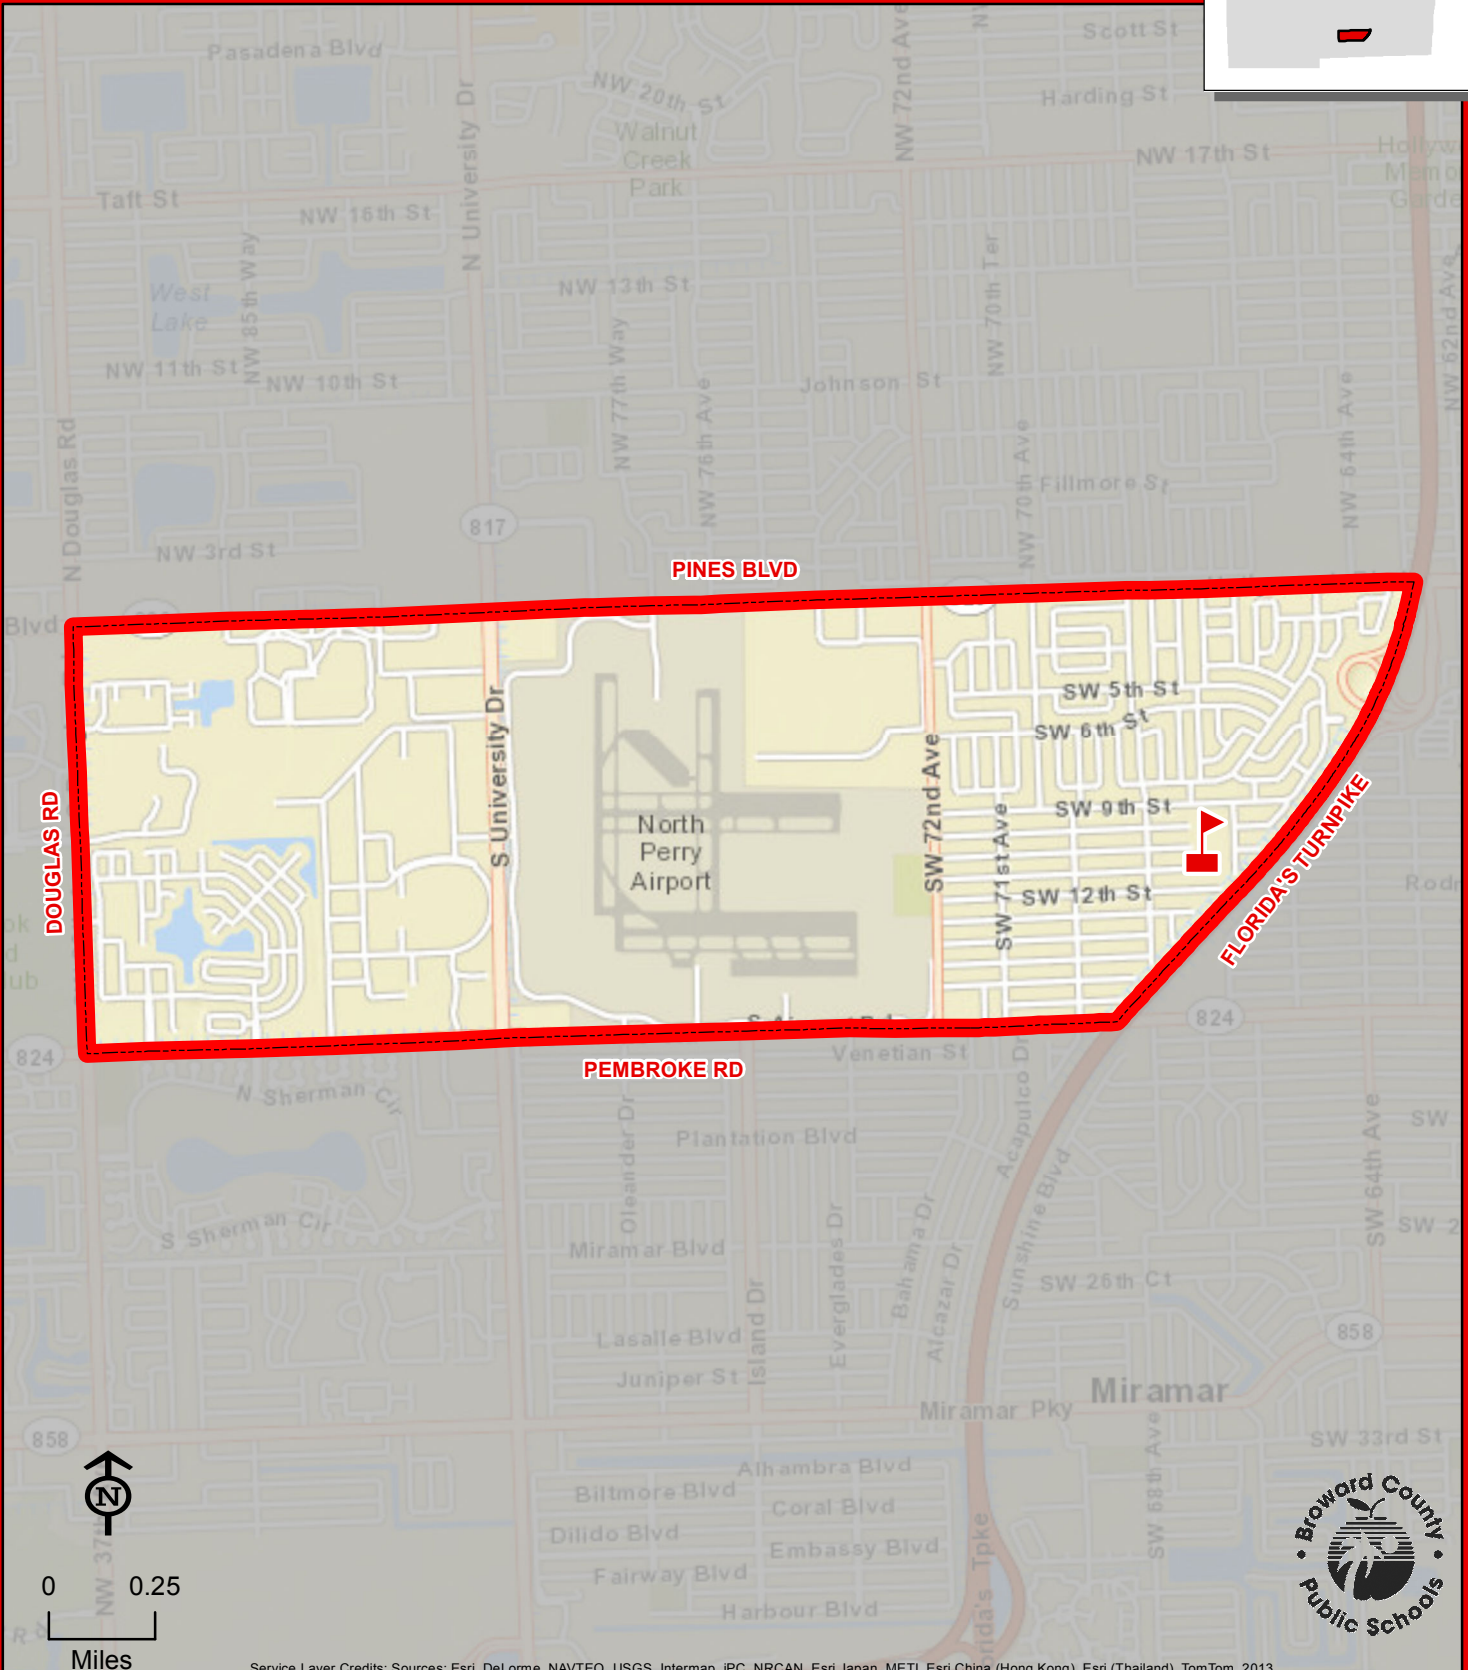

PEMBROKE PINES ELEMENTARY SCHOOL

6700 SW 9 STREET
PEMBROKE PINES, FLORIDA 33023
754-323-7000

PEMBROKE PINES

Service Layer Credits: Sources: Esri, DeLorme, NAVTEQ, USGS, Intermap, iPC, NRCAN, Esri Japan, METI, Esri China (Hong Kong), Esri (Thailand), TomTom, 2013

THIS MAP IS FOR CONCEPTUAL PURPOSES ONLY AND SHOULD NOT BE USED FOR LEGAL BOUNDARY DETERMINATIONS